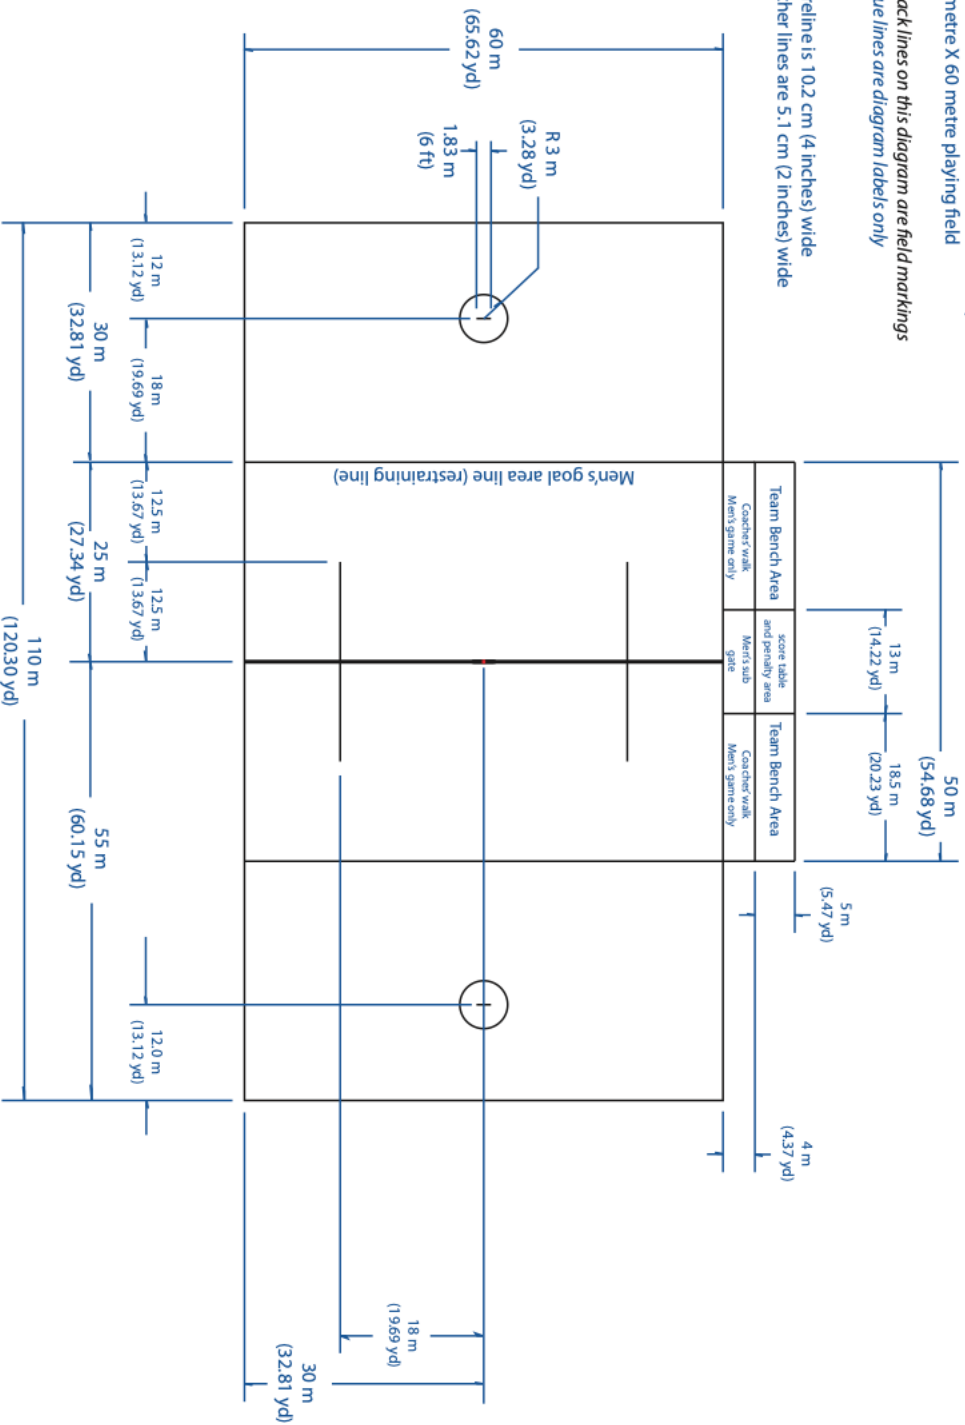

**FIL Unified Men's and Women's Lacrosse Field**

- Approved at the 2012 FIL General Assembly
- 110 metre X 60 metre playing field

- all black lines on this diagram are field markings
- all blue lines are diagram labels only

**NOTE**

- centreline is 10.2 cm (4 inches) wide
- all other lines are 5.1 cm (2 inches) wide

**Location of markings for the Men's game**

**Diagram # 2**